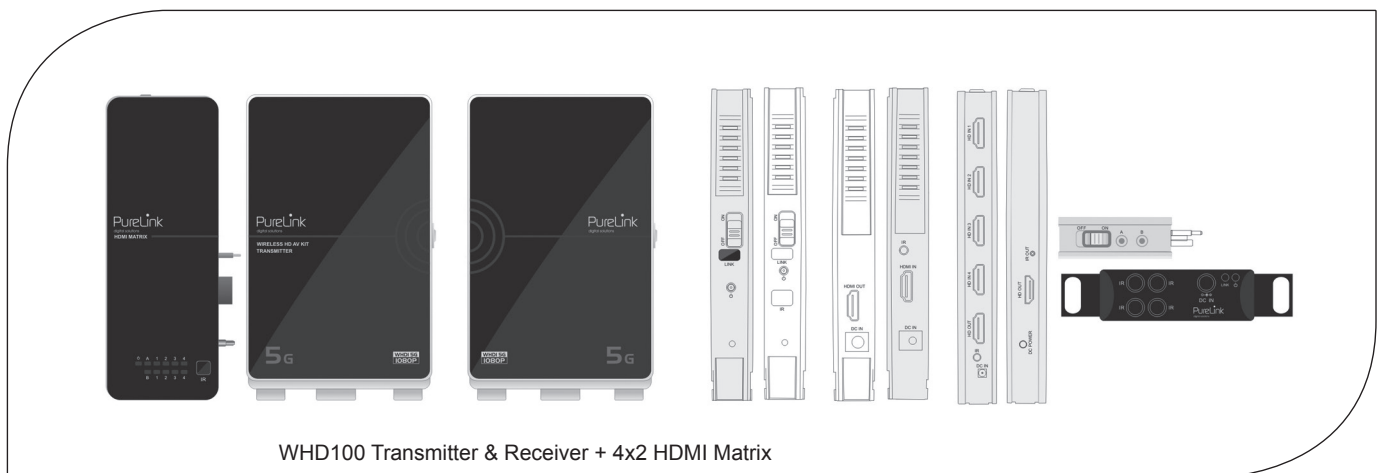

WHD100M4

Wireless HD AV Transmitter & Receiver Kit for HDMI

- Full HD
- Long Distance
- Small Size

WHD100M4 - Wireless HD AV Transmitter & Receiver Kit for HDMI Including Add-On 4x2 HDMI Matrix

 PureLink's Wireless HD AV Transmitter & Receiver Kit runs at the 5GHz operation frequency to deliver uncompressed HD video/audio with resolution up to 1080p, 30 meters open field and 10 meters through wall with hidden antenna. This kit makes wireless connection by using WHDI Technology from HD Media Source Devices such as HD Disc Player, PC, Game Console or Set-top Box to Display Device, such as HD LCD, Plasma, LED TV or Projection systems.

 PureLink's Wireless HD AV Sender & Empfänger Kit für HDMI Signale sendet mit einer 5 GHz Frequenz ein unkomprimiertes HD Video/Audio Signal bei einer Auflösung von 1080p und einer freien Fläche bis zu 30 Meter und bis zu 10 Meter durch Wände. Durch die WHDI-Technologie ermöglicht dieses Gerät ein drahtloses Verbinden von HD Media Geräten wie PC's, Spielkonsolen, HD Disc Player und Set Top Boxen mit Ihrem LCD, LED, Plasma TV oder Projektor.

Full HD
1080p uncompressed transmission

Long Distance
Up to 30m with the line of sight

Small Size
Only 21mm depth to place behind your flat TV

Specification:

Video Format Support	TV: 1080p, 1080i, 720p, 576p, 480p
Audio Format Support	PCM, DTS, DOLBY DIGITAL
RF Communication System	MIMO
Modulation	OFDM
Maximum Transmission Power	12dBm
Image Transmission Distance	Up to 30m meters open field and up to 10 meters through wall
Image Delay	< 1ms
Antenna	High Performance Internal Antennas
Operating Frequency	5.1GHz to 5.9GHz
IR Carrier Modulation	38KHz
Frequency Support	
Power Supply	AC In 100~240V, DC Out 5V / 2.5A Power Adapter
Operation Temperature	0°C to 40°C